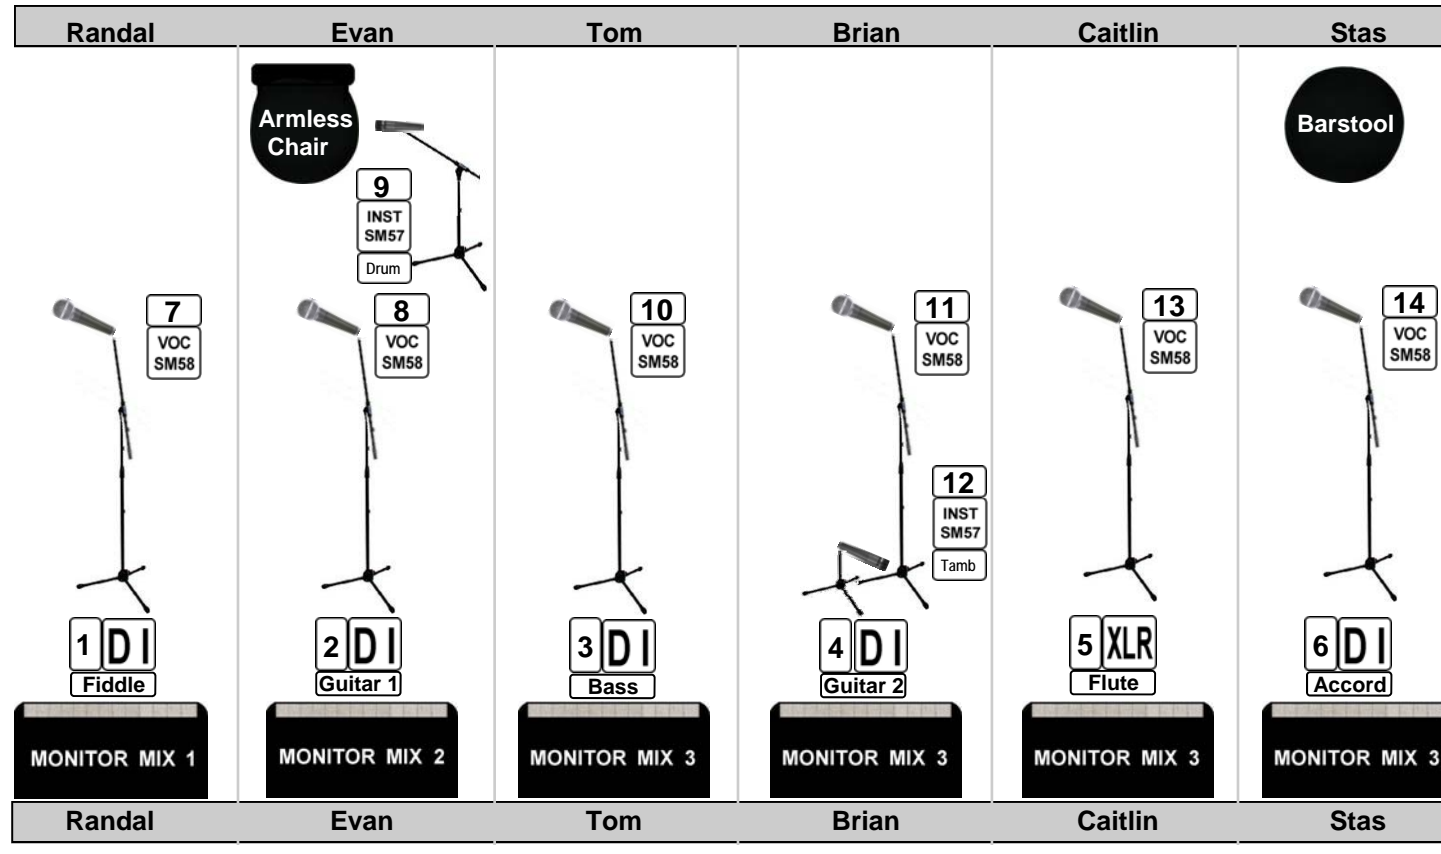

LEAHYS LUCK

Stage Plot / Inputs

INST. INPUTS L-R

- 1 Fiddle DI
- 2 Guitar 1 DI
- 3 Bass DI
- 4 Guitar 2 DI
- 5 Flute XLR
- 6 Accordion DI

MICROPHONE L-R

- 7 Vocal - Randal
- 8 Vocal - Evan
- 9 Drum - Evan
- 10 Vocal - Tom
- 11 Vocal - Brian
- 12 Foot Tambourine
- 13 Vocal - Caitlin
- 14 Vocal - Stas
- 15
- 16 Optional Floor Dance Mic(s)

Mixing Notes: In acoustically dry environments please add a touch of hall reverb effect. Outer two vocal mics are primarily for speaking and can be optional. Be aware that lead vocal duties shift between 3-4 vocalists depending on the song, you may choose to boost lead vocals accordingly. For more technical information call Brian at 414-257-2001 (h) or 414-750-5024 (c) or email brian@leahysluck.com.