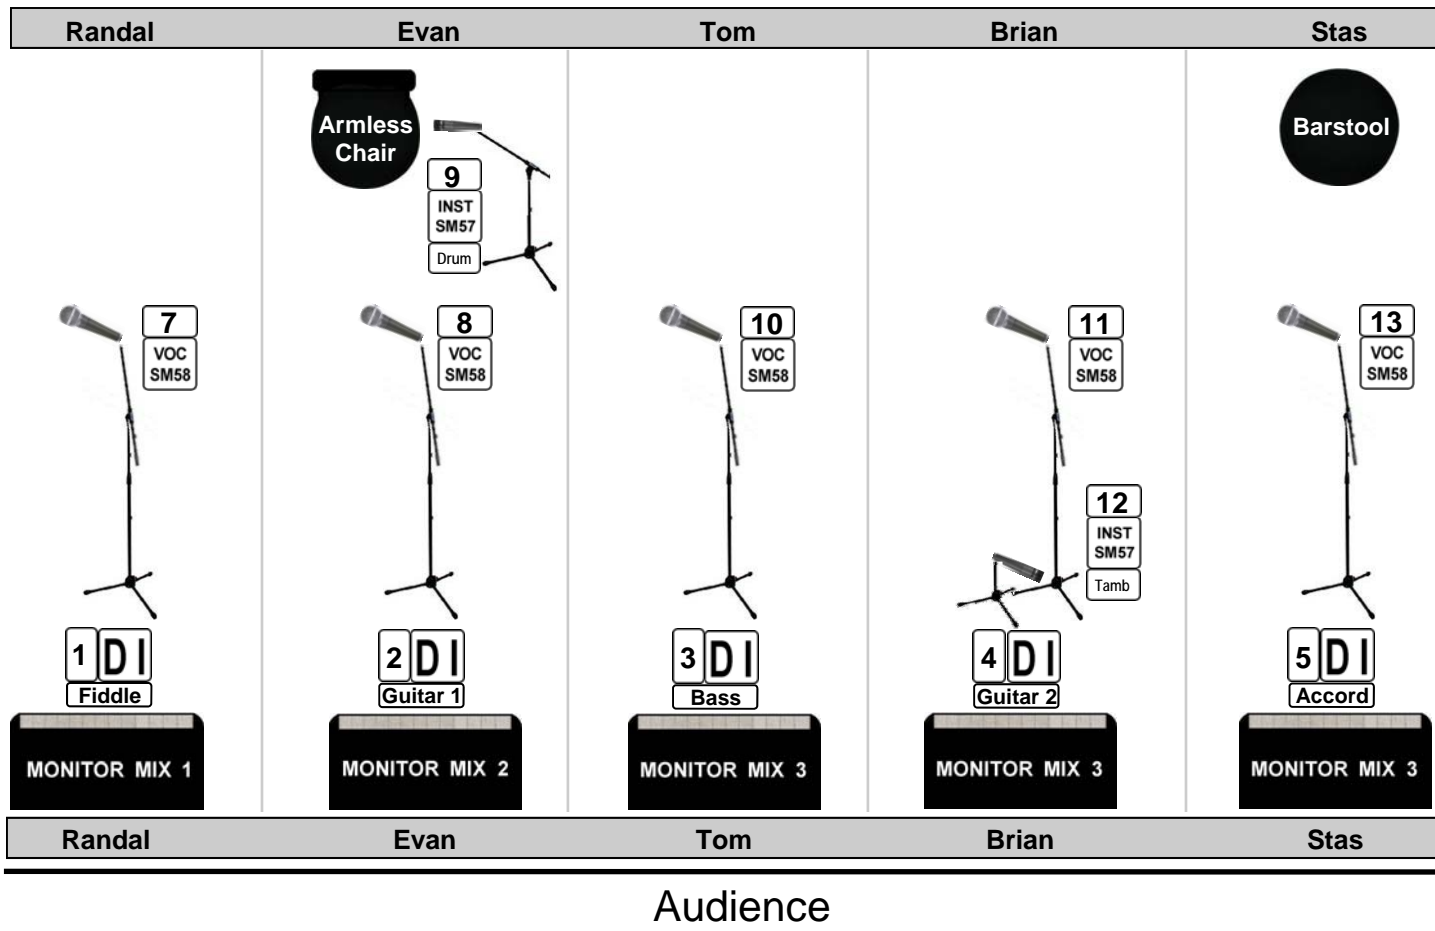

LEAHYS LUCK

Stage Plot / Inputs

INST. INPUTS L-R	
1	Fiddle DI
2	Guitar 1 DI
3	Bass DI
4	Guitar 2 DI
5	Accordion DI
6	
MICROPHONE L-R	
7	Vocal - Randal
8	Vocal - Evan
9	Inst. Drum
10	Vocal - Tom
11	Vocal - Brian
12	Inst. Floor Tamb
13	Vocal - Stas
14	
15	
16	Optional Floor Dance Mic(s)

Mixing Notes: In acoustically dry environments please add a touch of hall reverb effect. Outer two vocal mics are primarily for speaking. Be aware that lead vocal duties shift between 3-4 vocalists depending on the song, you may choose to boost lead vocals accordingly. For more technical information call Brian at 414-257-2001 (h) or 414-750-5024 (c) or email brian@leahysluck.com.